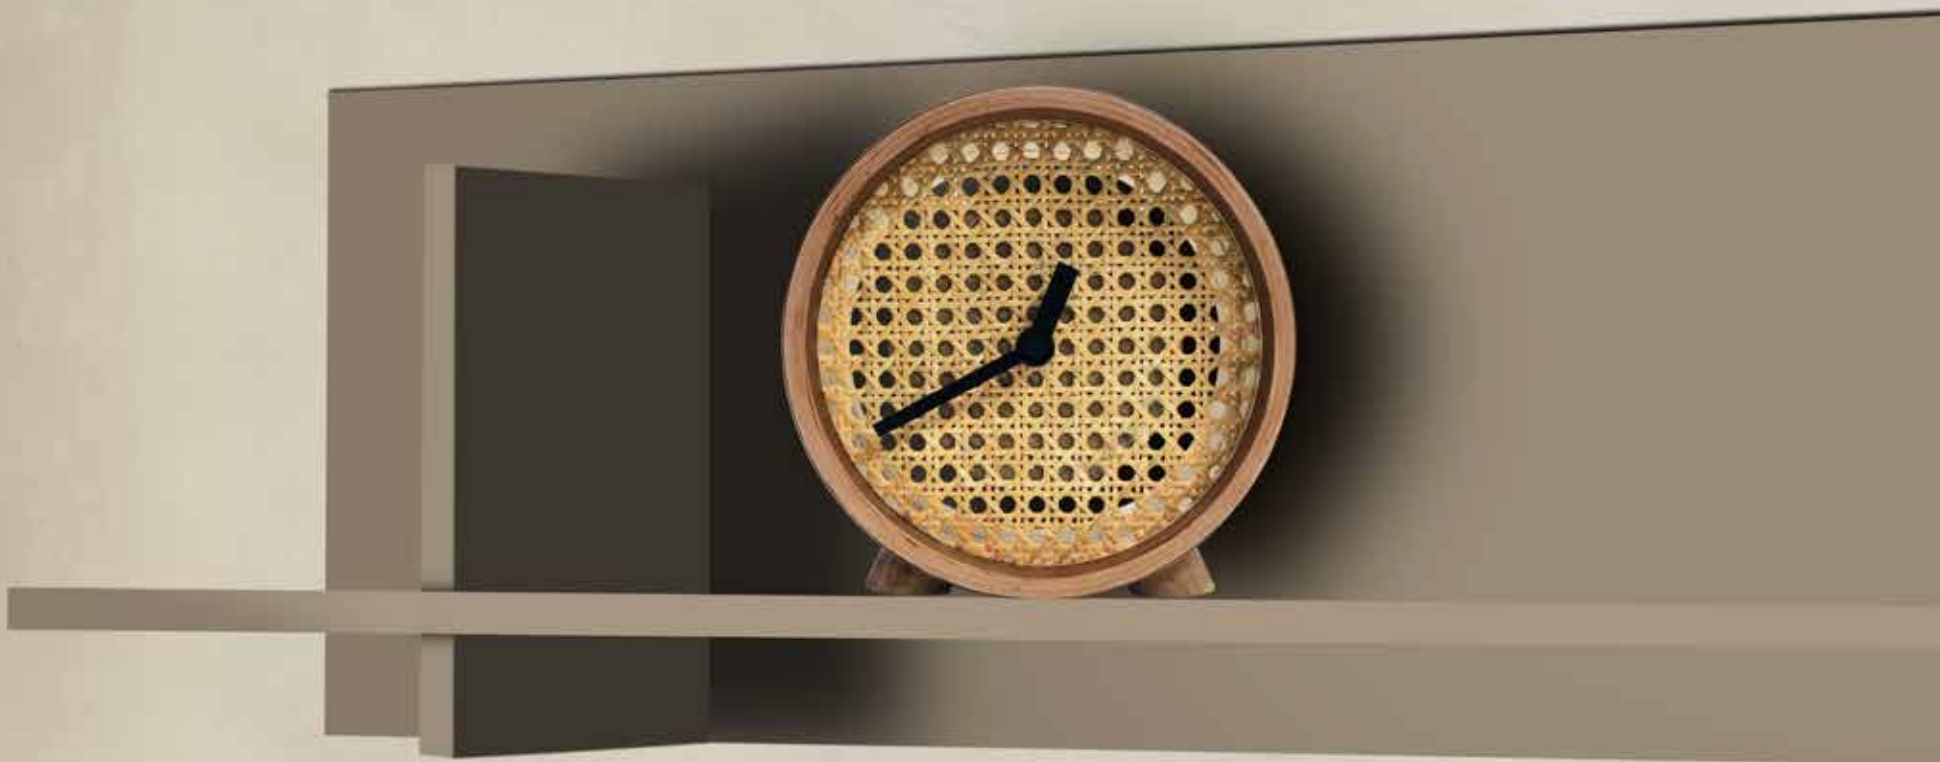

Diameter 52 x 10 x 14 cm

Woodeye
Table clock

Pretty

by Josep Vera

Tomorrow is just an adverb.

Graham Greene

Description

Solid wood