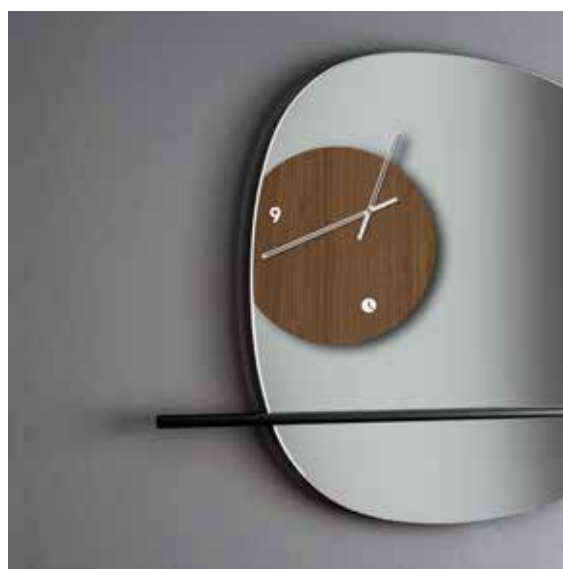

German UTS machinery

Size:

Diameter 30 x 6 cm
Diameter 35 x 6 cm
Diameter 60 x 7 cm

Globus Wallclock

Gladiator classic

by Josep Vera

Time is both the most valuable and the most perishable of our resources.

John Randolph