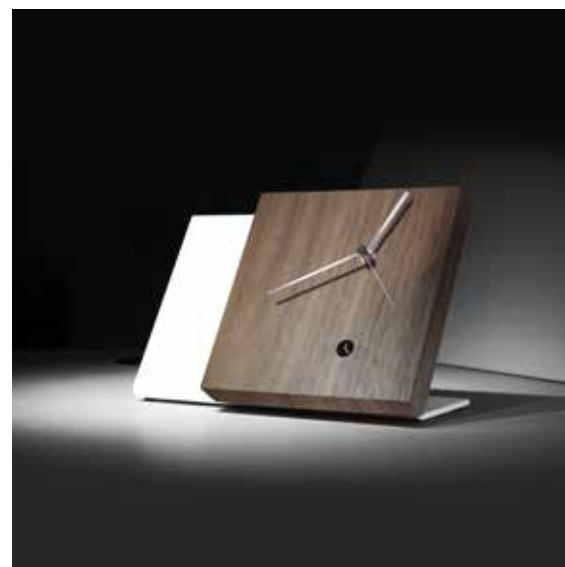

Methacrylate base: Opaque White

Neddles

White, Black or Chrome

German UTS machinery

Size:

25 x 12 x 18 cm

Tact mix
Desktop clock

Box runner