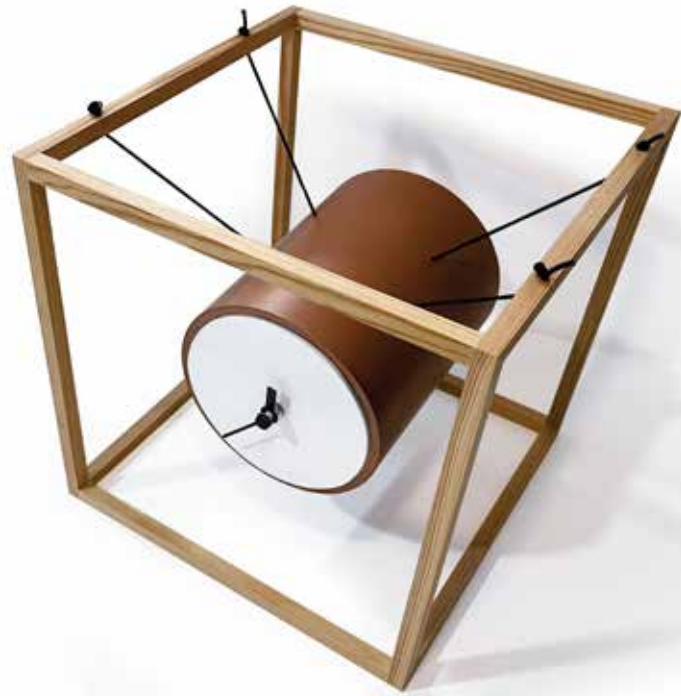

Description

Solid wood and plywood sheets

Finishes:

Wood

Wenge, Beech

Needles

White or Chrome

German UTS machinery

Size:

17 x 35 cm

Maxim Table clock