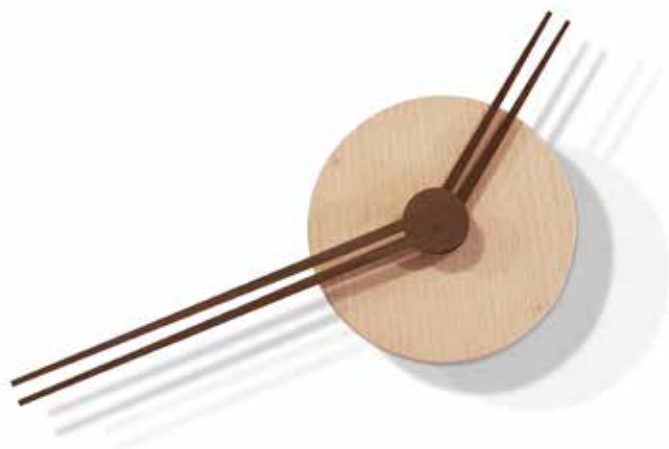

Description

Solid wood

Finishes:

Lacquered

White, Black, Silver or customized

Neddles

Walnut, White, Black or Silver

German UTS machinery

Size:

diameter 32 x 7 cm

Capriccio
Wallclock