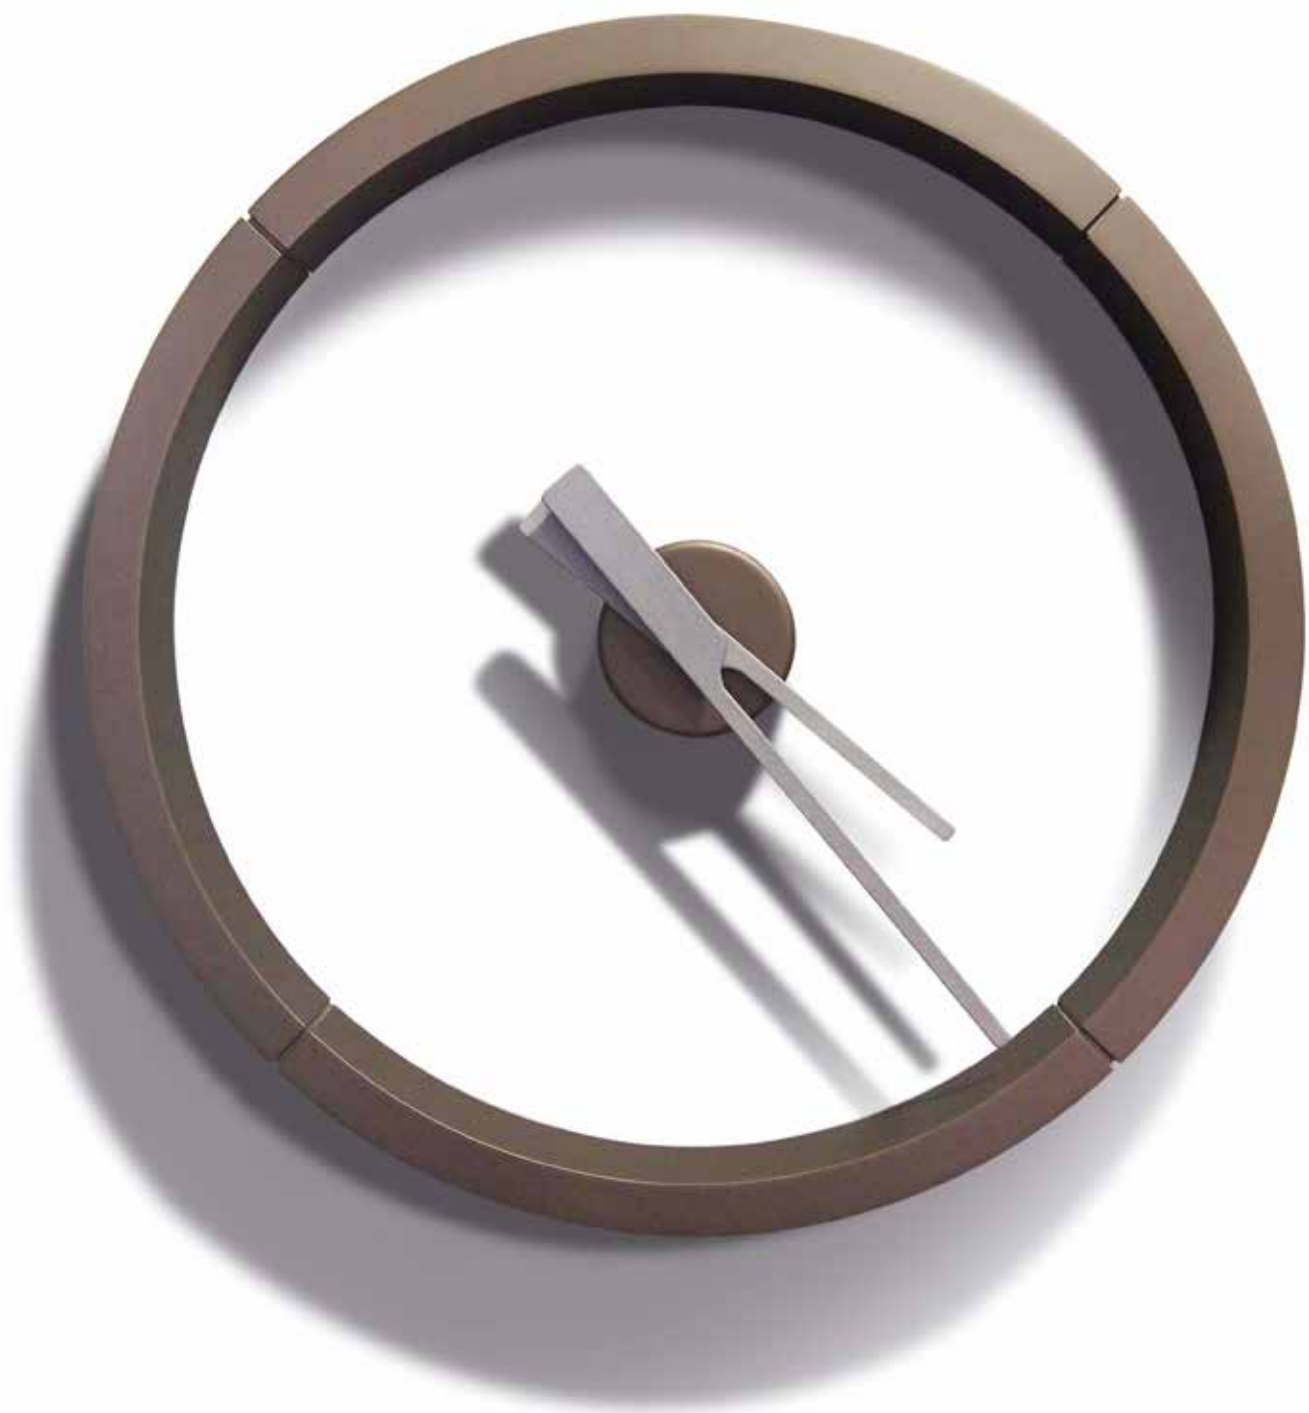

Diameter 87 x 7 cm

Globus three
Wallclock

Glamour

by Josep Vera

Life is not a draft, you must live each day as if it will end tomorrow.

Wayne Dyer

Description

DM wood lacquered.