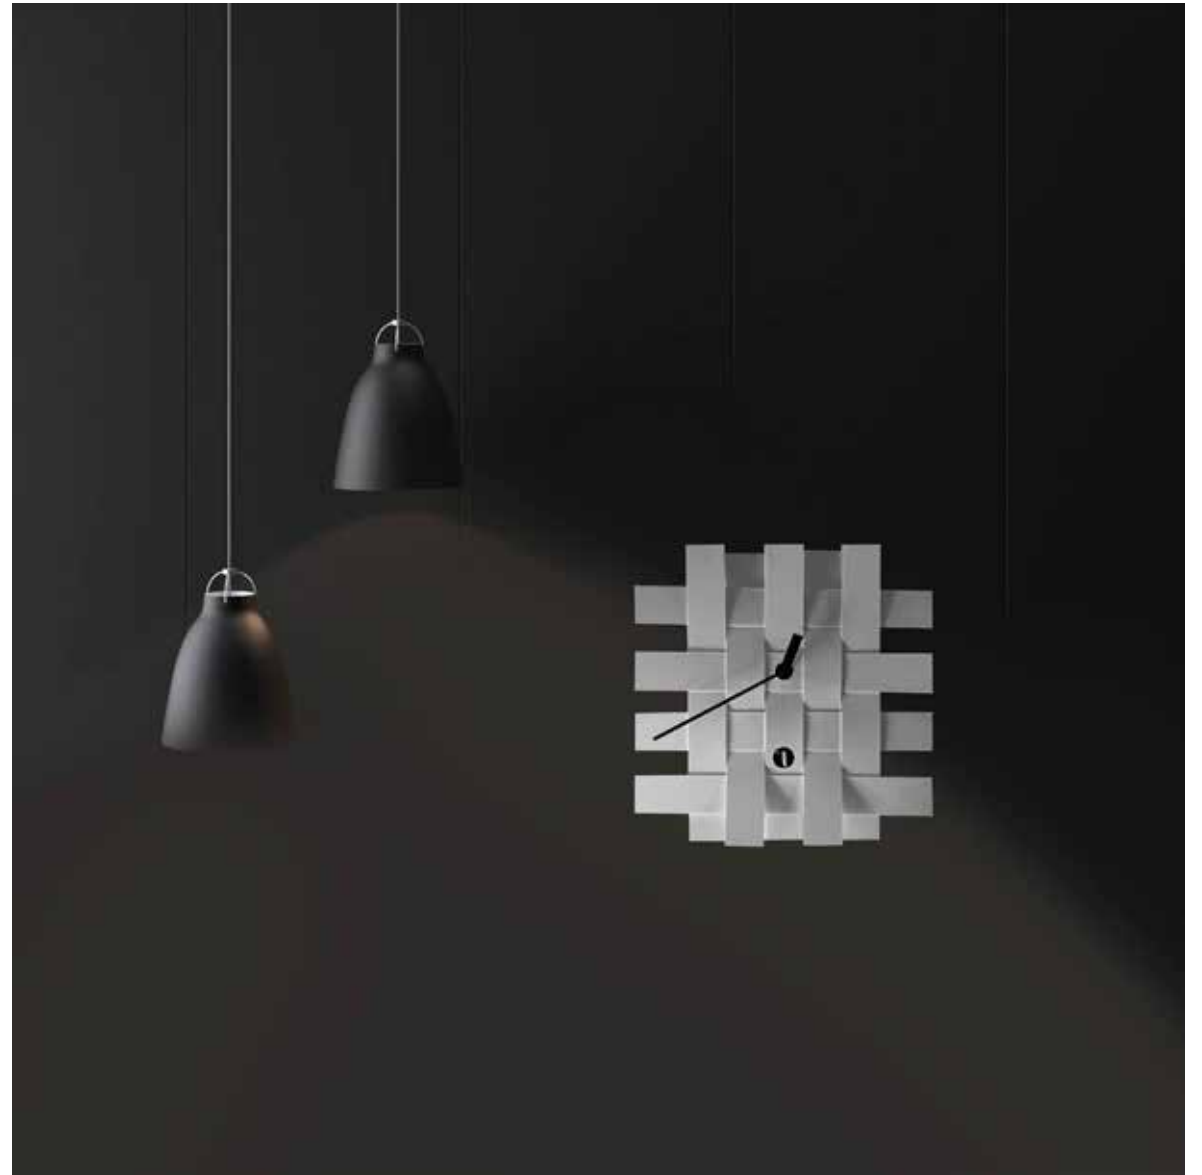

Size:
21 x 35 cm

**Mirror
Table clock**

Fancy

by Josep Vera

Time is what prevents things from happening at the same time.

Ray Cummings

Description

Solid fiberglass