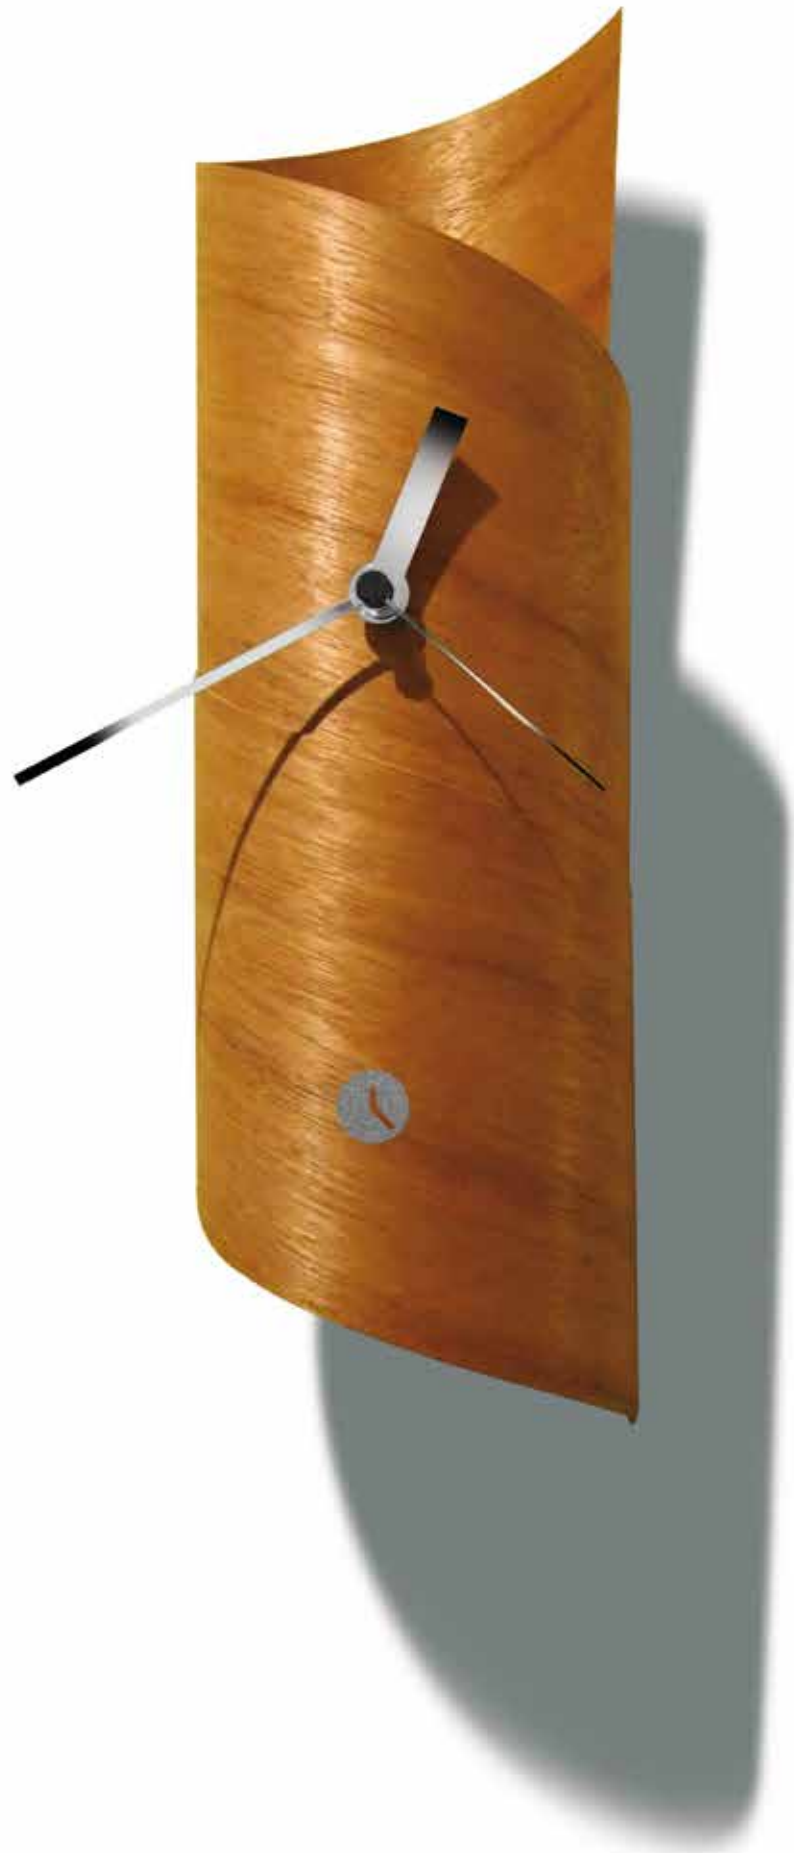

German UTS machinery

Size:

50 x 11 x 11 cm

Landscape
Desktop clock

Wallsurf

by Josep Vera

Everything happens to everyone. Sooner or later, there is enough time.

George Bernard Shaw