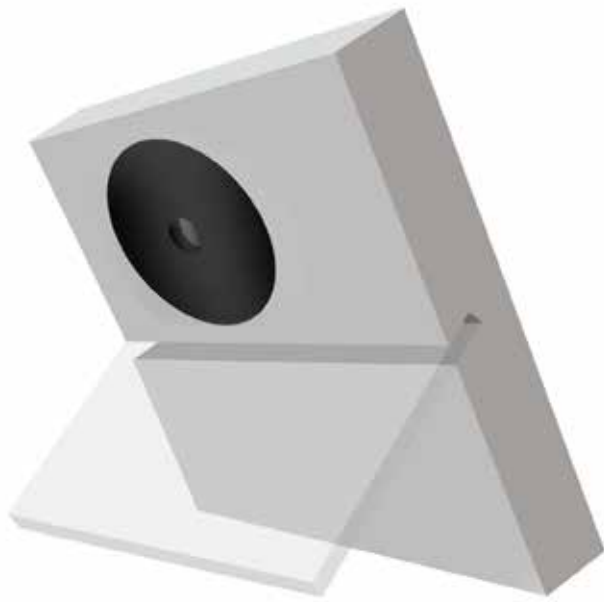

Description

DM wood with plywood sheets
or lacquered.

Finishes:

Lacquered

White, Black, Garnet, Pistachio, Orange
or customized
Optional: Gold, Silver or Bronze

Needles

White, Black or Chrome