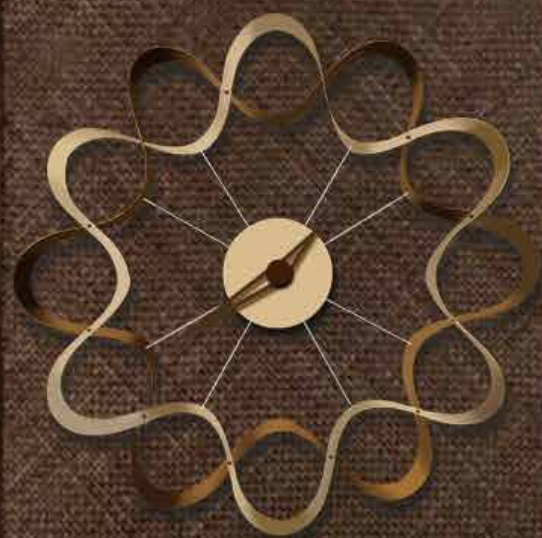

“If time is the most valuable, the loss of time is the greatest waste.”

Benjamin Franklin

Description

Solid wood and fiberglass

Finishes:

Wood

Beech, Walnut

Needles