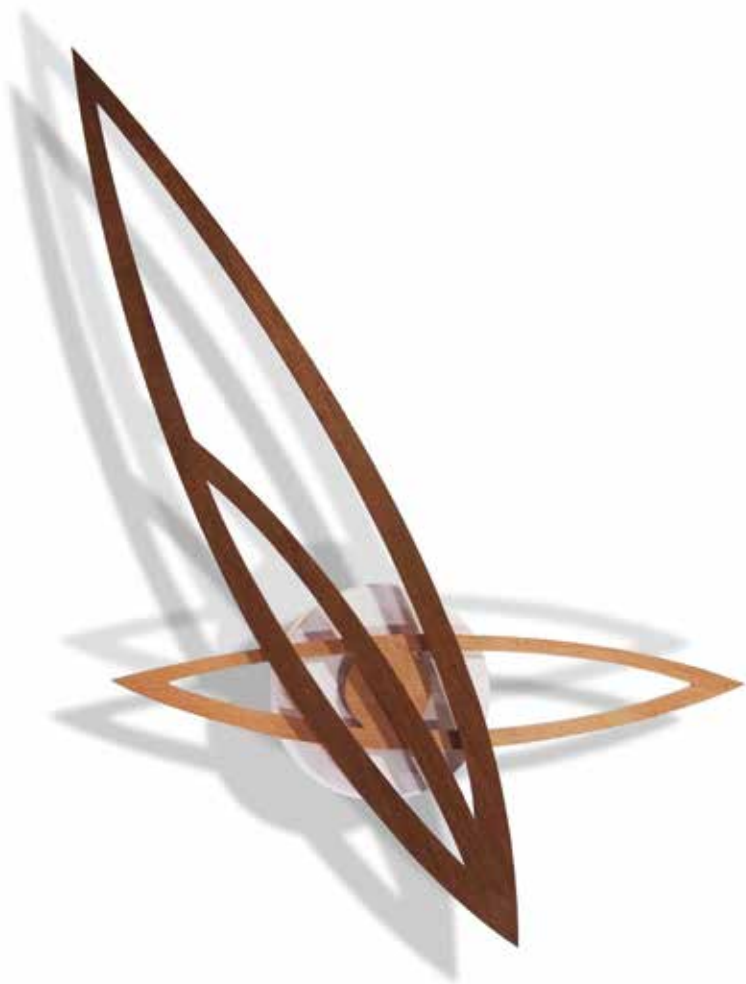

Size:

52 x diameter 12,8 cm

Wallsurf Wallclock

Papillon fly

by Josep Vera

Time is an illusion.

Albert Einstein.

Description