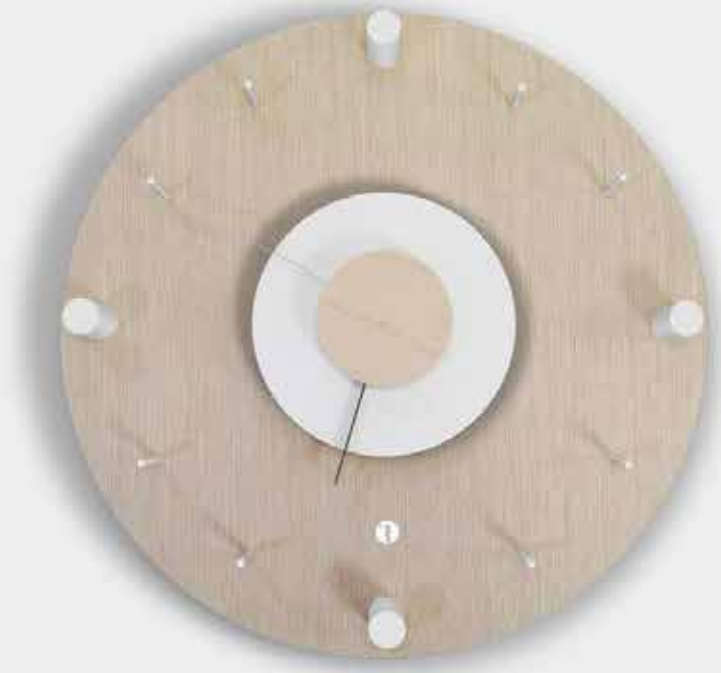

Benjamin Franklin

Description

Solid wood and fiberglass

Finishes:

Wood
Beech, Oak

Needles
Solid wood and PVC

German UTS machinery

Size:
56 diameter x 9,5 cm