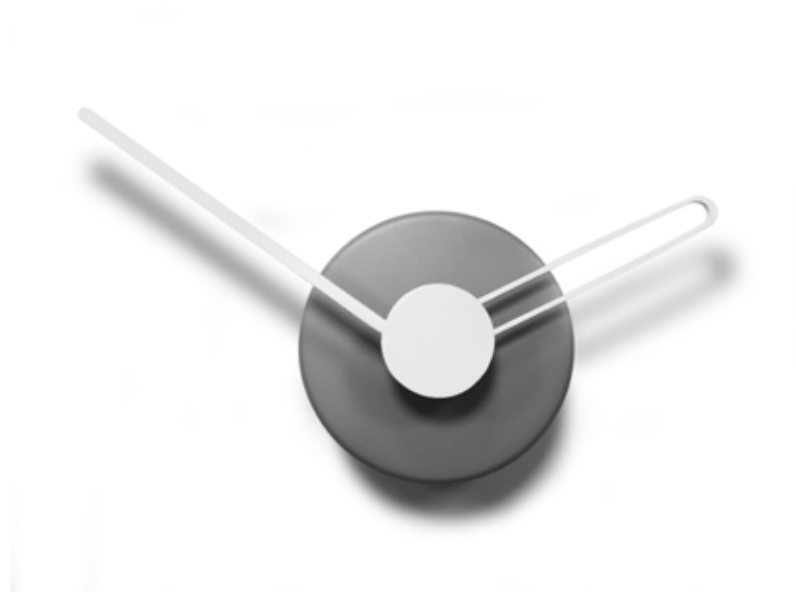

German UTS machinery

Size:

87 x 60 x 7 cm

Area three Wallclock

Baby

by Josep Vera

Wasted your time. Now time is wasting me.

William Shakespeare