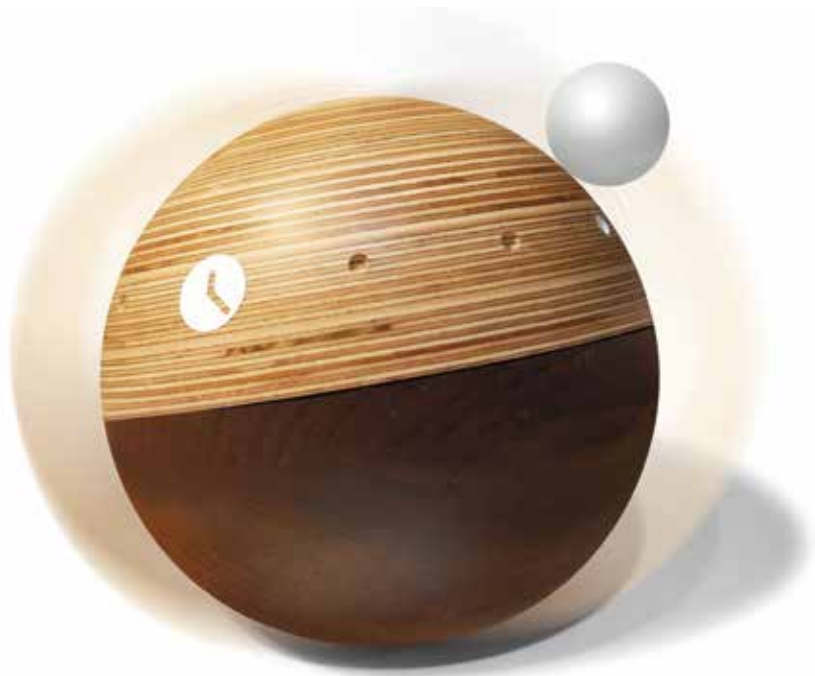

Description

Solid wood

Finishes:

Wood

Dibetou (African Walnut), Marine, Oak

Needle

Celluloid ball

German UTS machinery

Size:

20 cm diameter x 20 cm diameter

Planet
Desktop clock