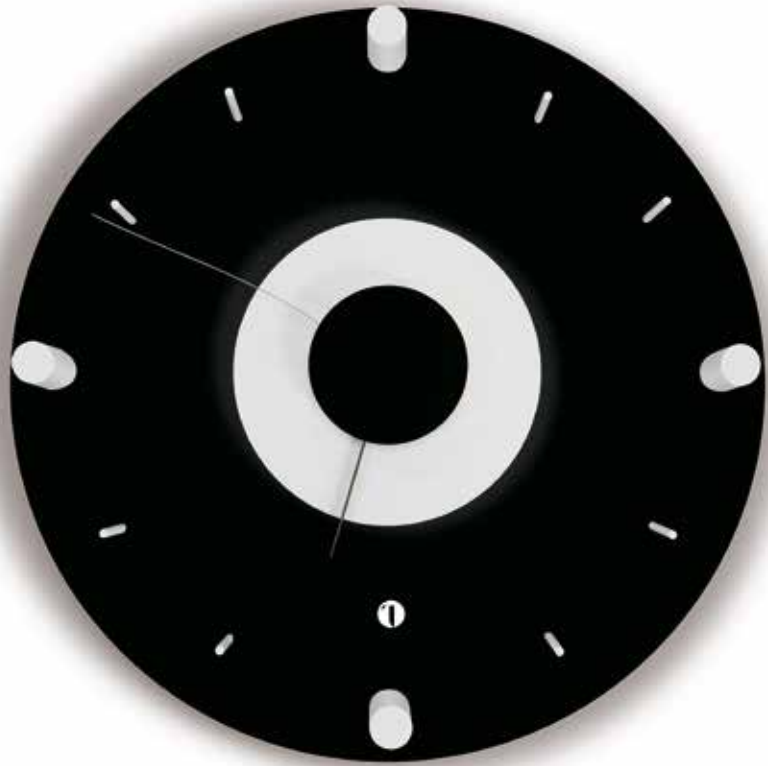

Description

Solid wood and fiberglass

Finishes:

Wood
Beech, Oak

Needles
Solid wood and PVC

German UTS machinery

Size:
56 diameter x 9,5 cm

Roulette
Wall clock