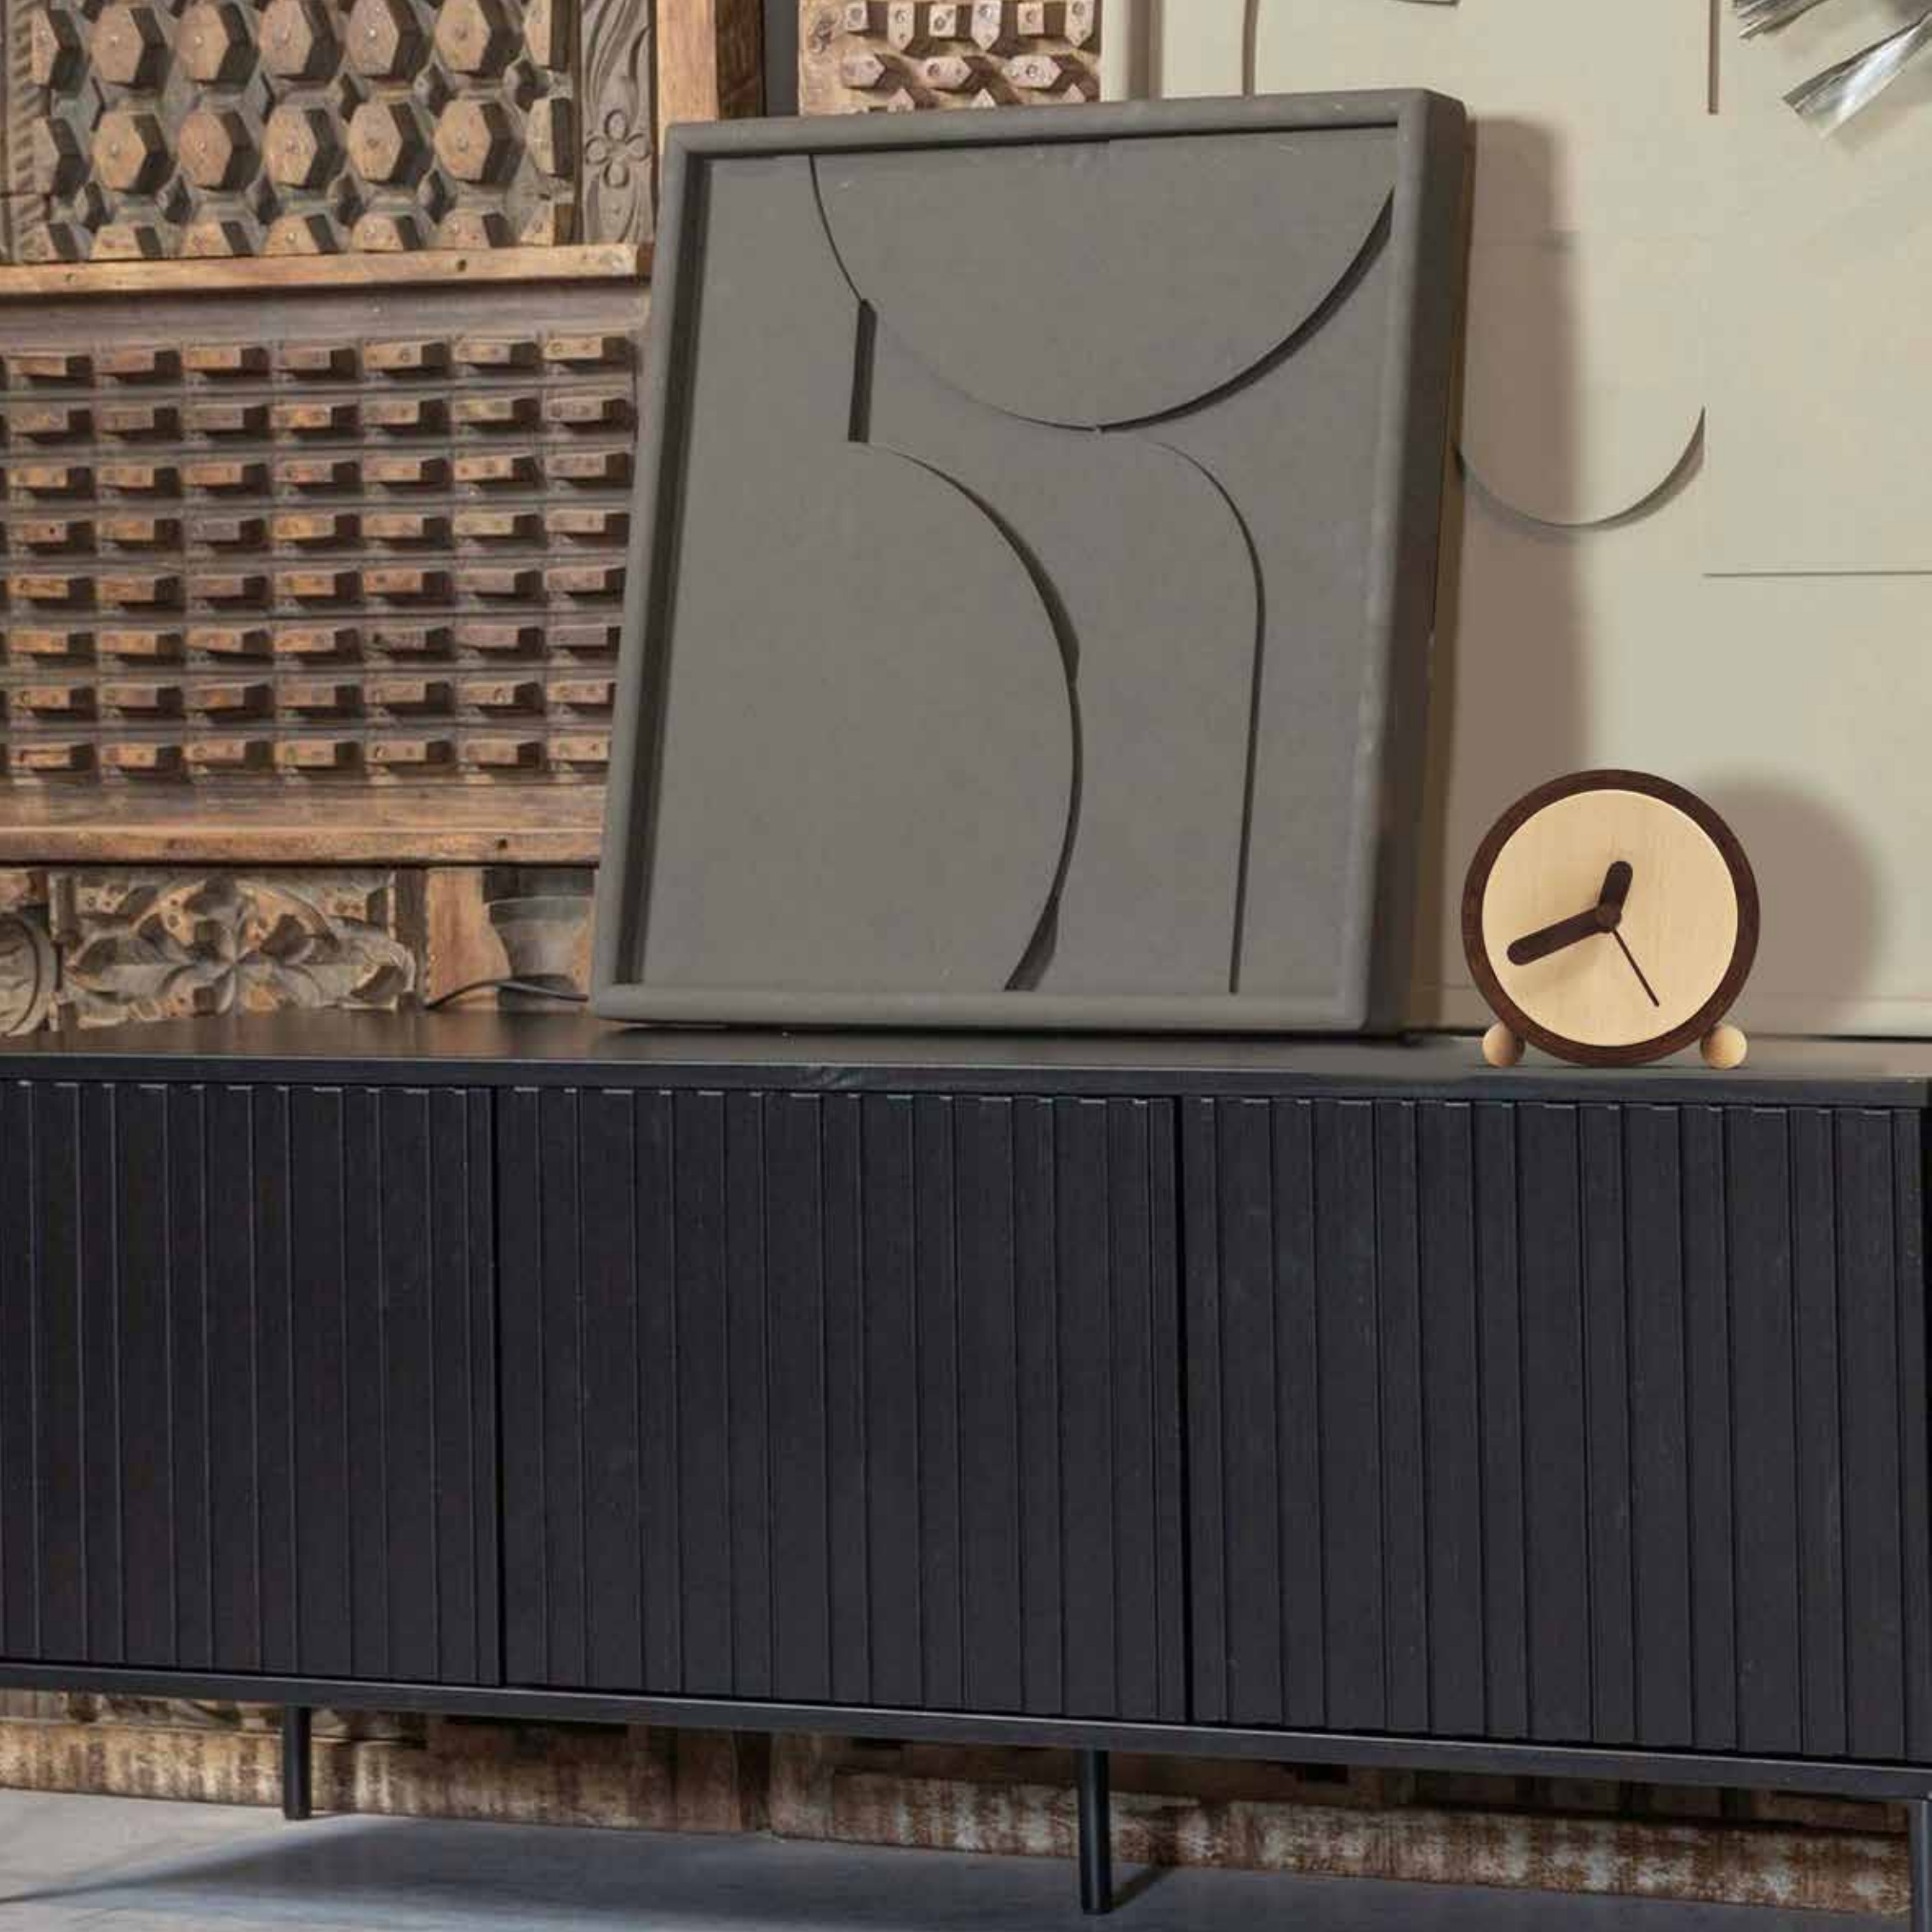

Size:

Diameter 13,5 x 18 x 14,5 cm

Focus lighth
Table clock

Wink

by Josep Vera

If time did not pass quickly, we would hardly be able to appreciate it.

Bertrand Regader

Description