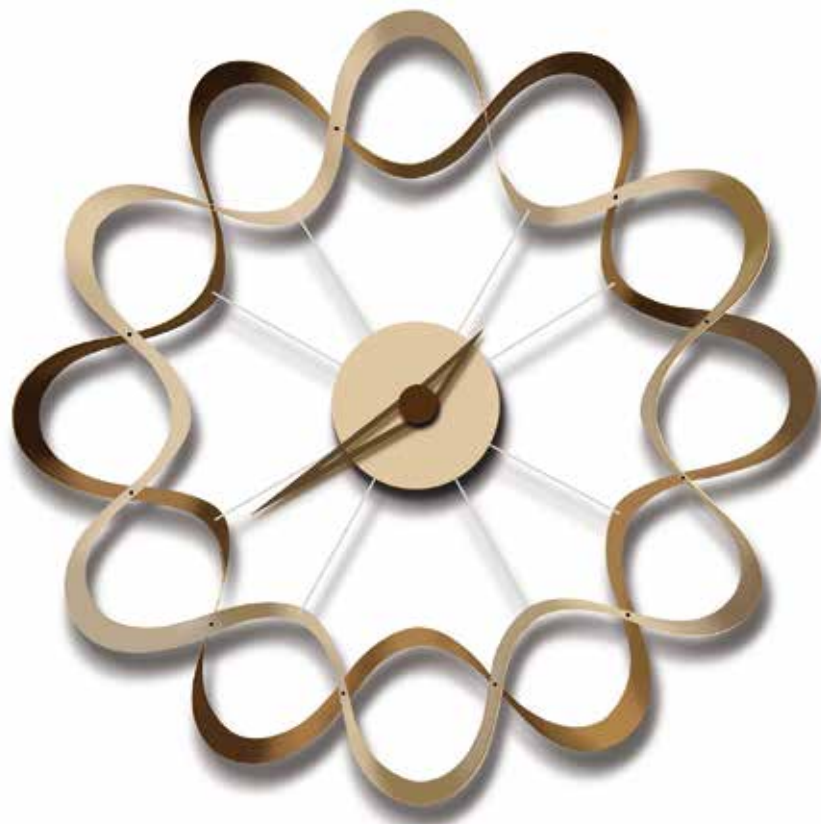

Description

Solid wood and fiberglass

Finishes:

Wood

Beech, Walnut

Needles

Solid wood

German UTS machinery

Size:

52 diameter x 6 cm

Emotion
Wall clock