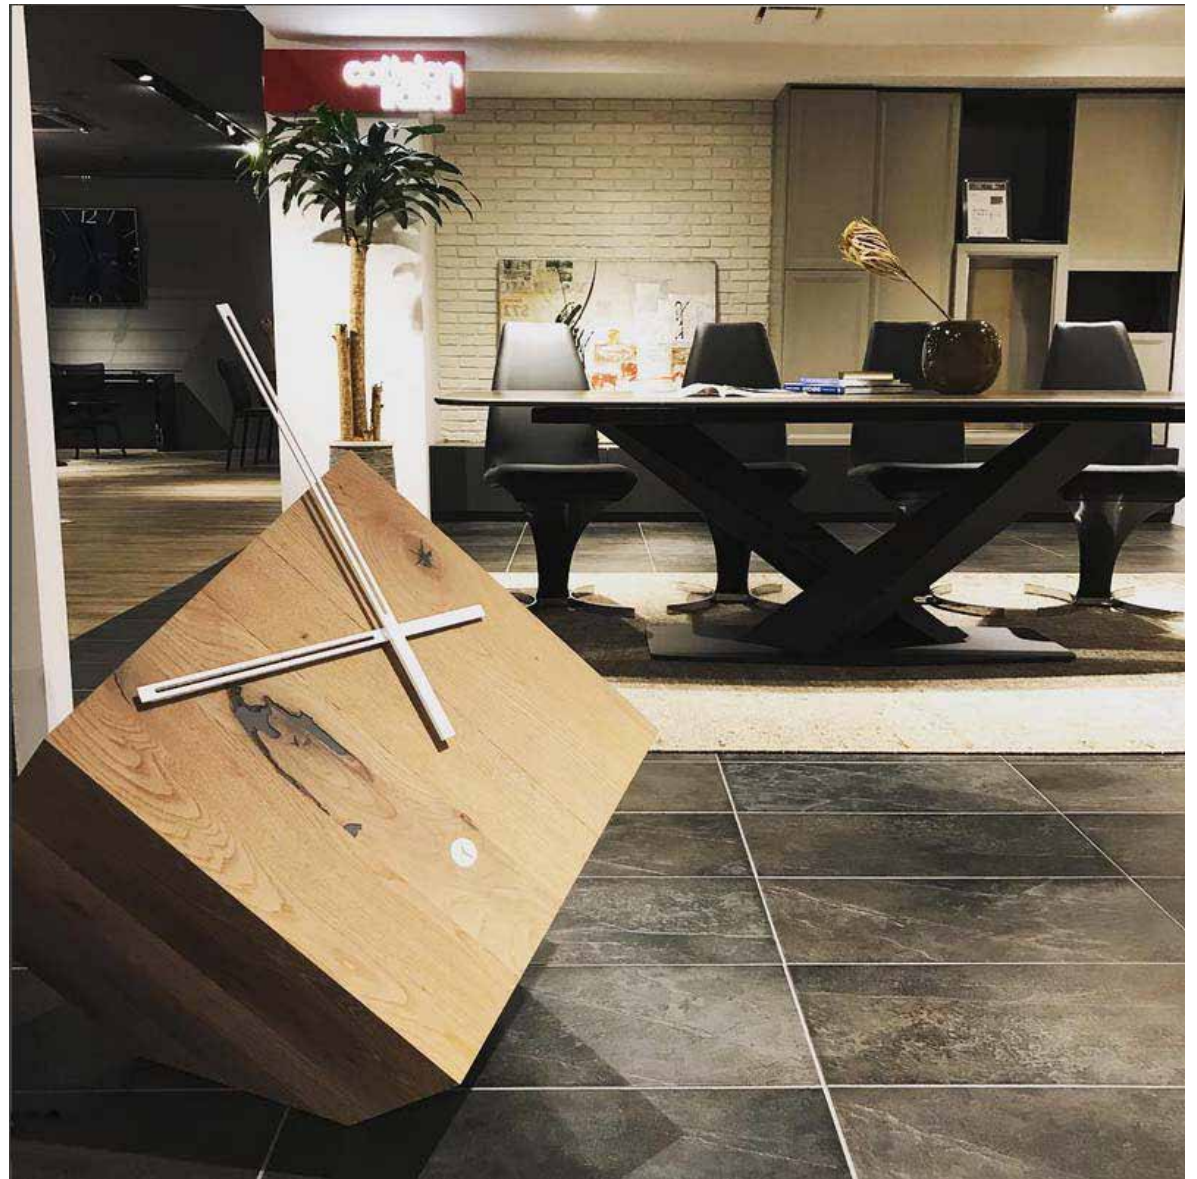

Description

DM wood with plywood sheets or lacquered.

Finishes:

Wood

Beech, Oak, Walnut or Wenge / Harlem (Old wood)

Lacquered

White, Black, Garnet, Pistachio, Orange or customized.
Optional: Gold, Silver and Bronze

Neddles

White, Black or Chrome