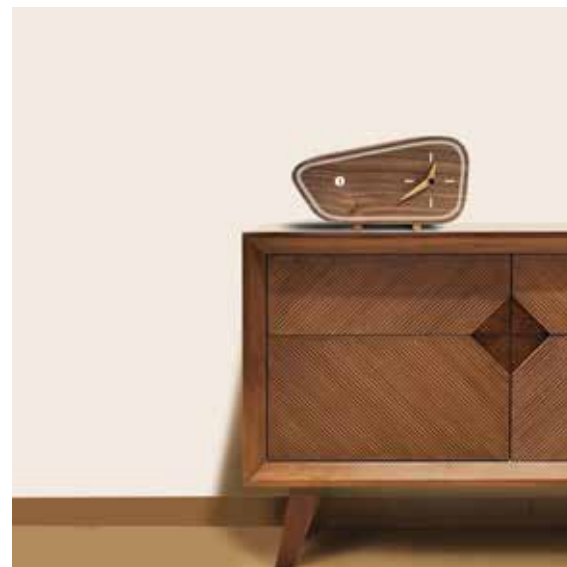

Finishes:

Wood
Walnut

Needles
Wood (Walnut)

German UTS machinery

Size:
33 x 19 x 9 cm