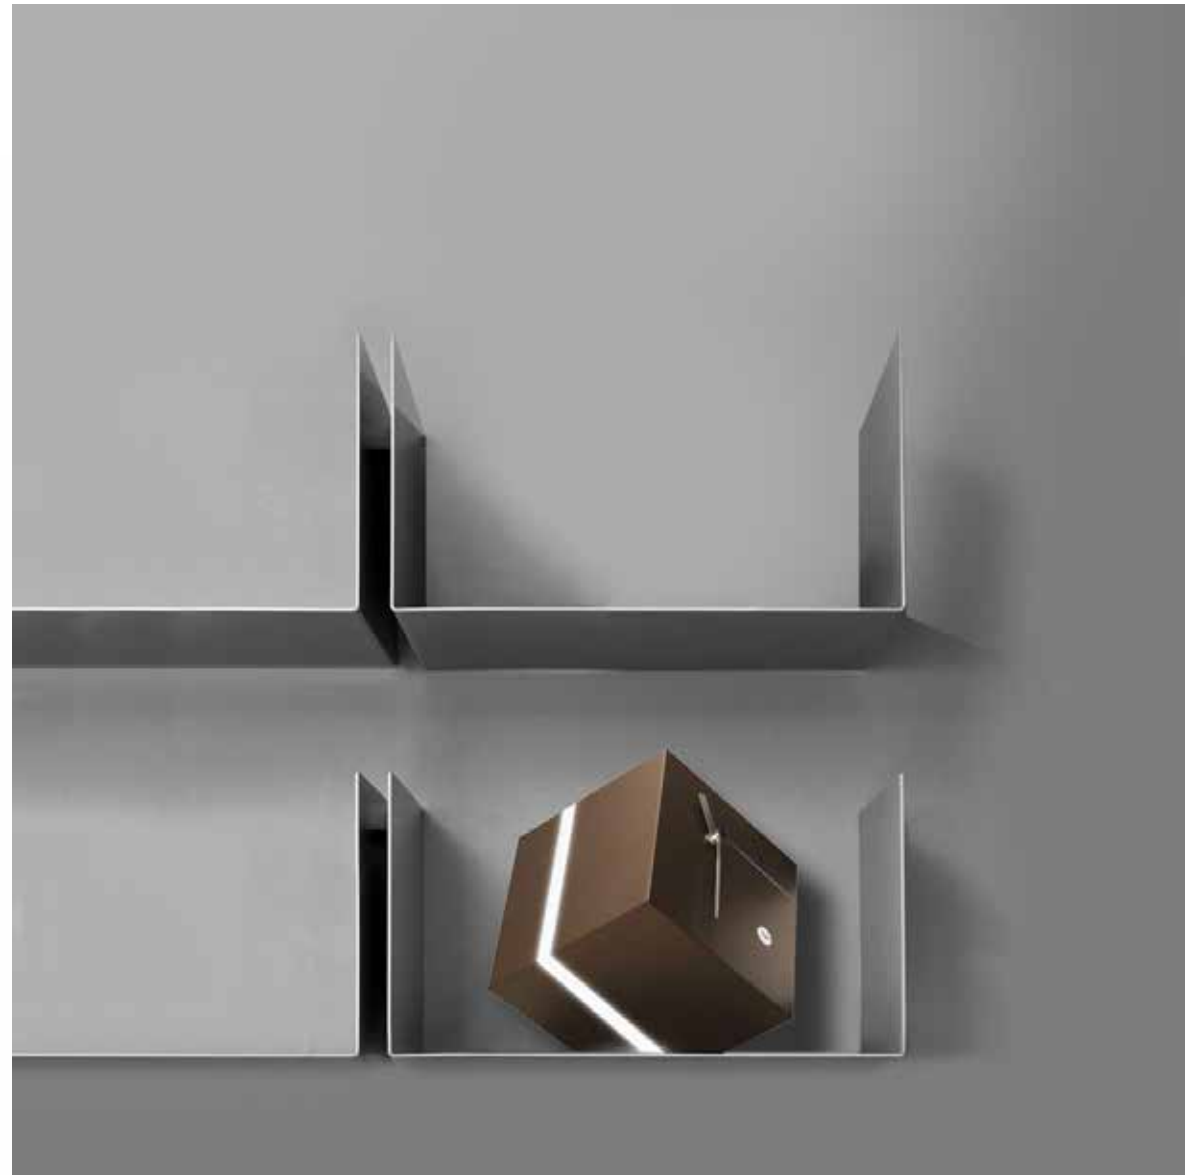

Description

DM wood with plywood sheets
or lacquered.

Finishes:

Wood

Beech, Oak, Walnut or Wenge

Lacquered

White, Black, Garnet, Pistachio, Orange or customized
Optional: Gold, Silver or Bronze

Needles

White, Black or Chrome

German UTS machinery

Led light:

premium led bulb, large standard opening E27
10 W Voltage 180-265 V